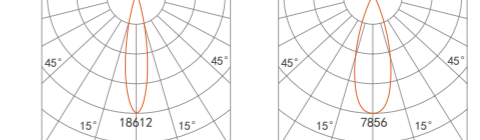

Recessed Downlight PICTOR

↔ 78x78(Cut out)

223 293

LED Power	Colour Temp	Luminous
7W	2700/3000K 4000/5000K	657lm 657lm

LIGHT DISTRIBUTION For 3000k

↔ 102x102(Cut out)

223 294

LED Power	Colour Temp	Luminous
8W	2700/3000K 4000/5000K	754lm 754lm

LIGHT DISTRIBUTION For 3000k

223 295

LED Power	Colour Temp	Luminous
13W	2700/3000K 4000/5000K	1425lm 1526lm

LIGHT DISTRIBUTION For 3000k

↔ 102x102(Cut out)

223 296

LED Power	Colour Temp	Luminous
18W	2700/3000K 4000/5000K	2087lm 2087lm

LIGHT DISTRIBUTION For 3000k

↔ 150x150(Cut out)

223 297

LED Power	Colour Temp	Luminous
13W	2700/3000K 4000/5000K	1101lm 1268lm

LIGHT DISTRIBUTION For 3000k

223 298

LED Power	Colour Temp	Luminous
32W	2700/3000K 4000/5000K	4240lm 4240lm

LIGHT DISTRIBUTION For 3000k

white grey black