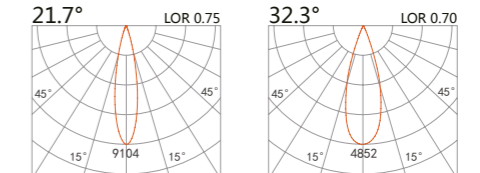

Recessed Downlight PICTOR

↔ 78x78(Cut out)

223 293

LED Power	Colour Temp	Luminous
7W	2700/3000K 4000/5000K	657lm 657lm

LIGHT DISTRIBUTION For 3000k

↔ 102x102(Cut out)

223 294

LED Power	Colour Temp	Luminous
8W	2700/3000K 4000/5000K	754lm 754lm

LIGHT DISTRIBUTION For 3000k

223 295

LED Power	Colour Temp	Luminous
13W	2700/3000K 4000/5000K	1425lm 1526lm

LIGHT DISTRIBUTION For 3000k

↔ 102x102(Cut out)

223 296

LED Power	Colour Temp	Luminous
18W	2700/3000K 4000/5000K	2087lm 2087lm

LIGHT DISTRIBUTION For 3000k

↔ 150x150(Cut out)

223 297

LED Power	Colour Temp	Luminous
13W	2700/3000K 4000/5000K	1101lm 1268lm

LIGHT DISTRIBUTION For 3000k

223 298

LED Power	Colour Temp	Luminous
32W	2700/3000K 4000/5000K	4240lm 4240lm