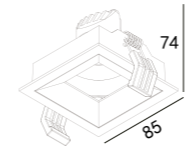

Recessed Downlight PICTOR

↔ 78x78(Cut out)

223 293

LED Power	Colour Temp	Luminous
7W	2700/3000K 4000/5000K	657lm 657lm

LIGHT DISTRIBUTION For 3000k

↔ 102x102(Cut out)

223 294

LED Power	Colour Temp	Luminous
8W	2700/3000K 4000/5000K	754lm 754lm