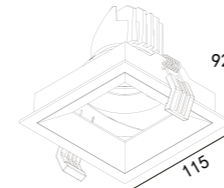

Recessed Downlight PICTOR

↔ 78x78(Cut out)

223 293

LED Power	Colour Temp	Luminous
7W	2700/3000K 4000/5000K	657lm 657lm

LIGHT DISTRIBUTION For 3000k

↔ 102x102(Cut out)

223 294

LED Power	Colour Temp	Luminous
8W	2700/3000K 4000/5000K	754lm 754lm