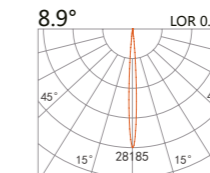

Recessed Downlight PICTOR

↔ 78x78(Cut out)

223 293

LED Power	Colour Temp	Luminous
7W	2700/3000K 4000/5000K	657lm 657lm

LIGHT DISTRIBUTION For 3000k

↔ 102x102(Cut out)

223 294

LED Power	Colour Temp	Luminous
8W	2700/3000K 4000/5000K	754lm 754lm

LIGHT DISTRIBUTION For 3000k

223 295

LED Power	Colour Temp	Luminous
13W	2700/3000K 4000/5000K	1425lm 1526lm

LIGHT DISTRIBUTION For 3000k

↔ 102x102(Cut out)

223 296

LED Power	Colour Temp	Luminous
18W	2700/3000K 4000/5000K	2087lm 2087lm

LIGHT DISTRIBUTION For 3000k

↔ 150x150(Cut out)

223 297

LED Power	Colour Temp	Luminous
13W	2700/3000K 4000/5000K	1101lm 1268lm

LIGHT DISTRIBUTION For 3000k

223 298

LED Power	Colour Temp	Luminous
32W	2700/3000K 4000/5000K	4240lm 4240lm

LIGHT DISTRIBUTION For 3000k

white grey black