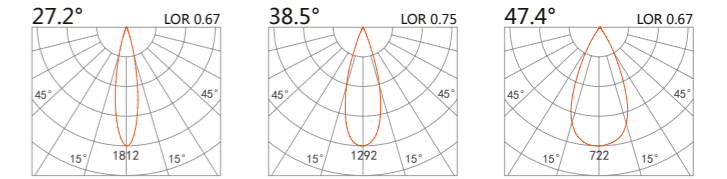

Recessed Downlight PICTOR

↔ 78x78(Cut out)

223 293

LED Power	Colour Temp	Luminous
7W	2700/3000K 4000/5000K	657lm 657lm

LIGHT DISTRIBUTION For 3000k

↔ 102x102(Cut out)

223 294

LED Power	Colour Temp	Luminous
8W	2700/3000K 4000/5000K	754lm 754lm

LIGHT DISTRIBUTION For 3000k

223 295

LED Power	Colour Temp	Luminous
13W	2700/3000K 4000/5000K	1425lm 1526lm

LIGHT DISTRIBUTION For 3000k

↔ 102x102(Cut out)

223 296

LED Power	Colour Temp	Luminous
18W	2700/3000K 4000/5000K	2087lm 2087lm

LIGHT DISTRIBUTION For 3000k

↔ 150x150(Cut out)

223 297

LED Power	Colour Temp	Luminous
13W	2700/3000K 4000/5000K	1101lm 1268lm

LIGHT DISTRIBUTION For 3000k

223 298

LED Power	Colour Temp	Luminous
32W	2700/3000K 4000/5000K	4240lm 4240lm

LIGHT DISTRIBUTION For 3000k

white grey black