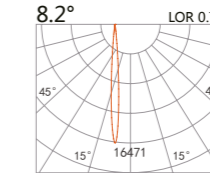

Recessed Downlight PICTOR

↔ 78x78(Cut out)

223 293

LED Power	Colour Temp	Luminous
7W	2700/3000K 4000/5000K	657lm 657lm

LIGHT DISTRIBUTION For 3000k

↔ 102x102(Cut out)

223 294

LED Power	Colour Temp	Luminous
8W	2700/3000K 4000/5000K	754lm 754lm

LIGHT DISTRIBUTION For 3000k

223 295

LED Power	Colour Temp	Luminous
13W	2700/3000K 4000/5000K	1425lm 1526lm

LIGHT DISTRIBUTION For 3000k

↔ 102x102(Cut out)

223 296

LED Power	Colour Temp	Luminous
18W	2700/3000K 4000/5000K	2087lm 2087lm

LIGHT DISTRIBUTION For 3000k

↔ 150x150(Cut out)

223 297

LED Power	Colour Temp	Luminous
13W	2700/3000K 4000/5000K	1101lm 1268lm

LIGHT DISTRIBUTION For 3000k

223 298

LED Power	Colour Temp	Luminous
32W	2700/3000K 4000/5000K	4240lm 4240lm