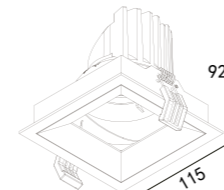

LIGHT DISTRIBUTION For 3000k

↔ 102x102(Cut out)