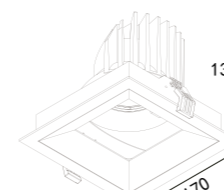

LIGHT DISTRIBUTION For 3000k

↔ 150x150(Cut out)